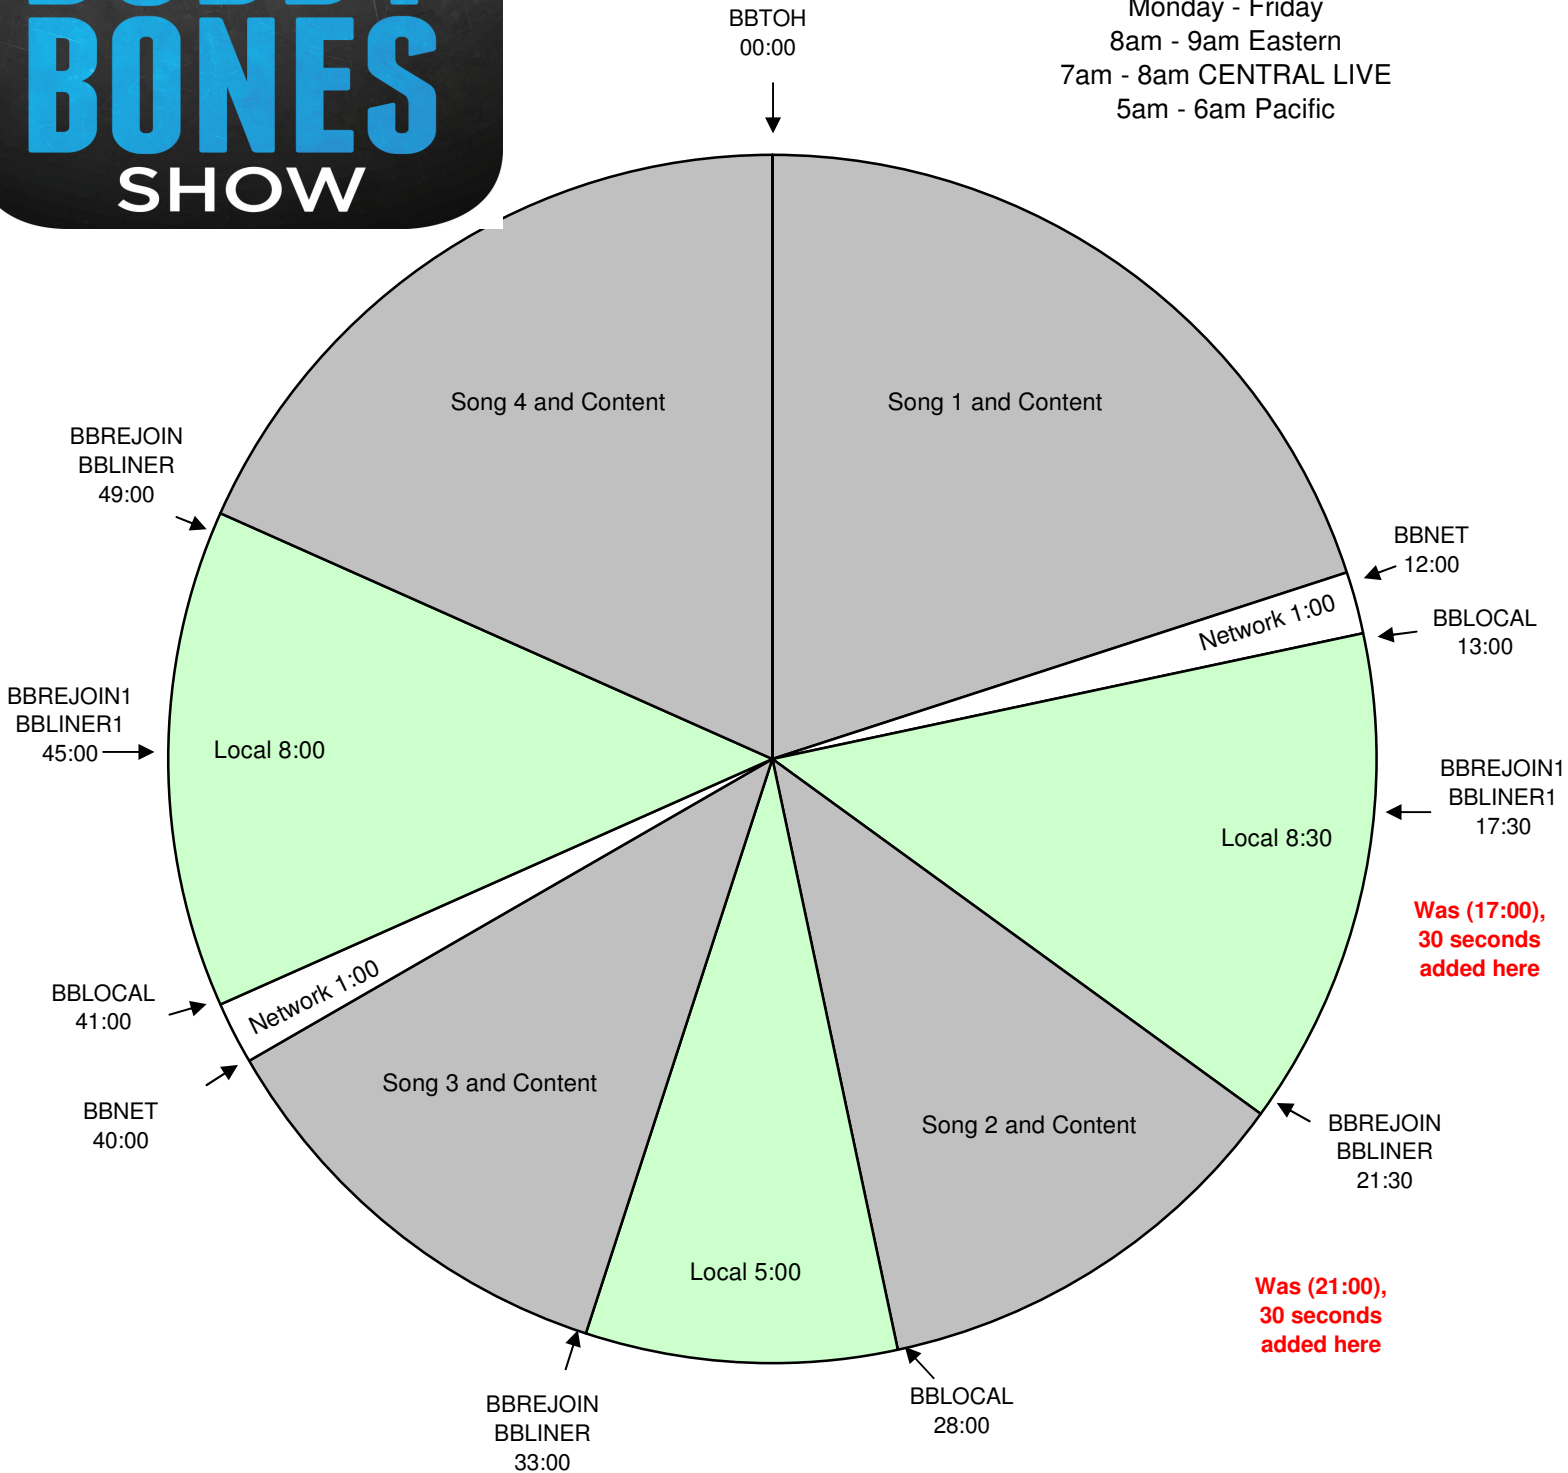

THE BOBBY BONES SHOW

The Bobby Bones Show
 Effective February 4th, 2015
 Premiere XDS PRO4-P Satellite
 Hour 3
 Monday - Friday
 8am - 9am Eastern
 7am - 8am CENTRAL LIVE
 5am - 6am Pacific

All Breaks Float! TOH & BBLINER Also Float!

Program is live for 5 hours starting at 6am Eastern. Central and Western time zones are welcome to air 5 hours, starting at 5am local time.

Network will program music and talk during the content segments. Stations are welcome to schedule additional songs in the 8 minute local segments

BBLOCAL - Fires local breaks. All breaks float.

BBLINER - Floats. Fires locally voiced short show ID - must be exactly 5 second, dry voice

BBLINER1 - Fires locally voiced short show ID - must be exactly 5 second, dry voice

BBREJOIN - Joins the show

BBREJOIN1 - Optional rejoin for 4:30 local break in 1st break, 4:00 in 3rd break.

BBTOH - Floats. Fires locally produced top of hour ID - network will go silent for :15

BBCONTEST - For iHeartMedia Stations Contesting